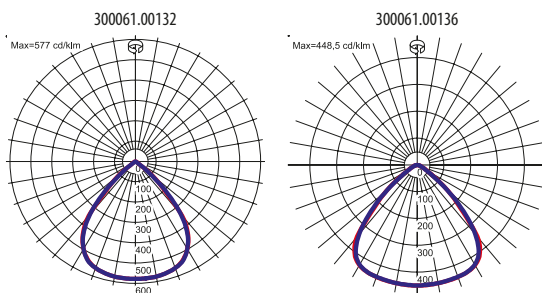

#### OPTICAL DATA

**Light distribution:** symmetric

**Way of lighting:** direct

**Louver:** mat aluminum, matt white aluminum

Luminous flux tolerance +/- 10%.

Power tolerance +/- 5%.

Lighting beam, light intensity distribution and light efficiency were examined in accordance with the EN ISO 17025:2005 norm for EN13032 norm series and the LM-79 norm.

Up-to-date product info available on our website [www.lugbox24.com](http://www.lugbox24.com)

Code	Dimensions [mm] L W H	Mounting dimensions [mm] L W	Pallet quantity	Quantity in package	Net weight [kg]
<b>Louwer: mat aluminum</b>					
300061.00132	600 325 65	500 200	60	1	2.0
300061.00133	600 325 65	500 200	60	1	2.0
300061.00134	600 325 65	500 200	60	1	2.0
300061.00135	600 325 65	500 200	60	1	2.0
300061.00132B	600 325 65	500 200	44	1	2.3
300061.00133B	600 325 65	500 200	44	1	2.3
300061.00134B	600 325 65	500 200	44	1	2.3
300061.00135B	600 325 65	500 200	44	1	2.3
<b>Louwer: matt white aluminum</b>					
300061.00136	600 325 65	500 200	60	1	2.0
300061.00137	600 325 65	500 200	60	1	2.0
300061.00138	600 325 65	500 200	60	1	2.0
300061.00139	600 325 65	500 200	60	1	2.0
300061.00136B	600 325 65	500 200	44	1	2.3
300061.00137B	600 325 65	500 200	44	1	2.3
300061.00138B	600 325 65	500 200	44	1	2.3
300061.00139B	600 325 65	500 200	44	1	2.3

## LIGHT BEAM CURVES

Luminous flux tolerance +/- 10%.  
Power tolerance +/- 5%.

Lighting beam, light intensity distribution and light efficiency were examined in accordance with the EN ISO 17025:2005 norm for EN13032 norm series and the LM-79 norm.  
Up-to-date product info available on our website [www.lugbox24.com](http://www.lugbox24.com)